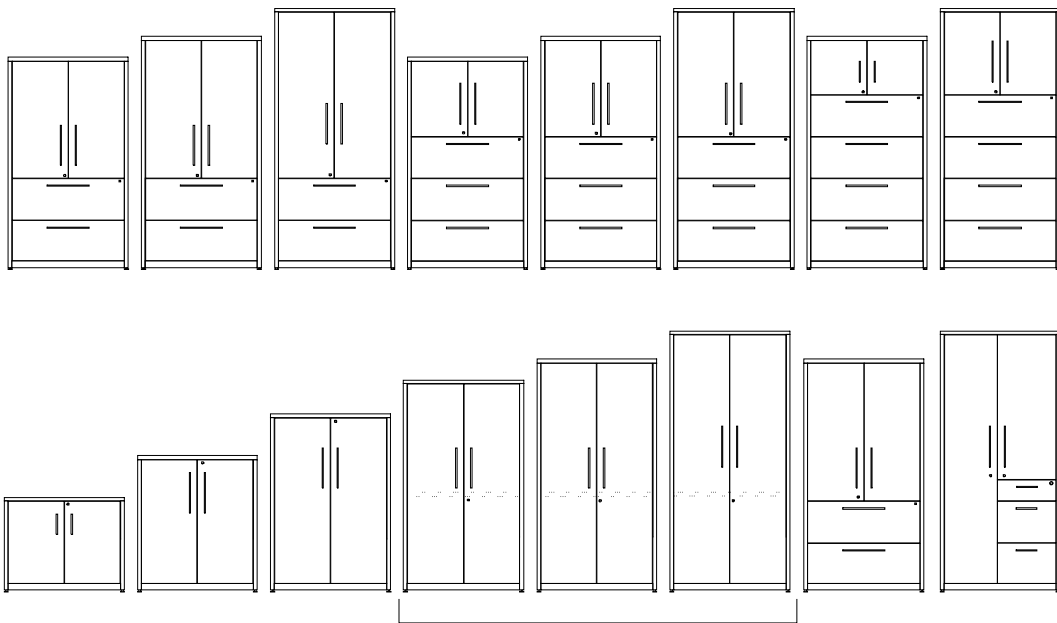

Hdl - 3302 Aluminum Bar Pull - 160

Hdl - 3305 Aluminum Bar Pull (Large) - 320

Hdl - 469 Bent Pull - Black - 128

Hdl - 2324 Bent Pull (Large) - Black - 224

Hdl - 2284 Bent Pull - Brushed Nickel - 128

Hdl - 2325 Bent Pull (Large) - Br. Nickel - 128

**Important: See next page for handle locations**

Option A: Using ALL Regular Sized Pulls

NOTE: Fixed Shelf is standard on ALL 5Hi open and closed storage units

Option B: Using (Large) pulls on Lateral File fronts and taller doors