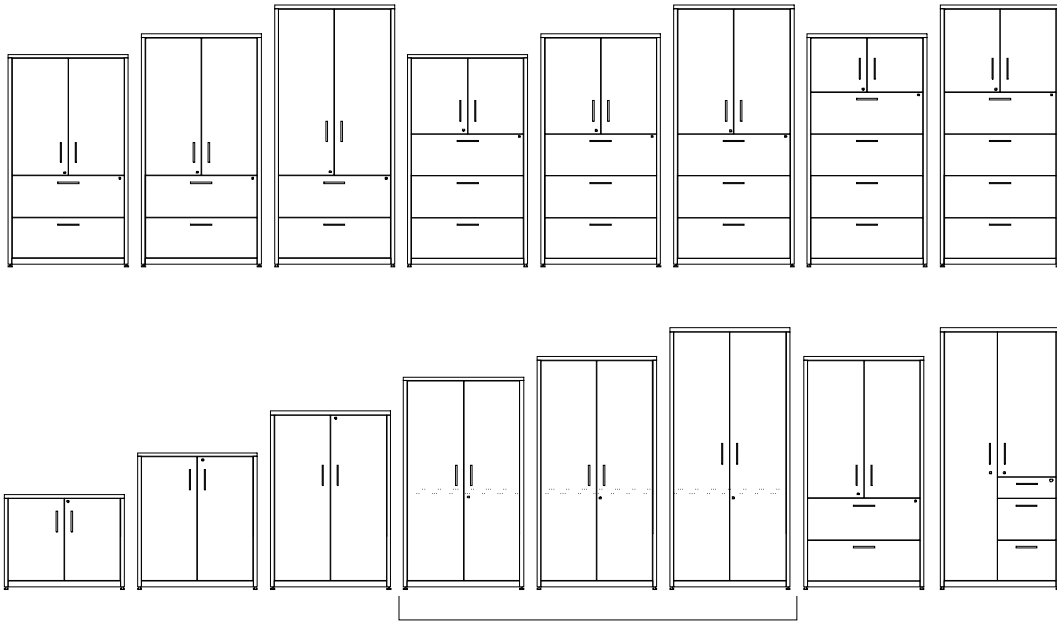

Hdl - 3302 Aluminum Bar Pull - 160

Hdl - 3305 Aluminum Bar Pull (Large) - 320

Hdl - 469 Bent Pull - Black - 128

Hdl - 2324 Bent Pull (Large) - Black - 224

Hdl - 2284 Bent Pull - Brushed Nickel - 128

Hdl - 2325 Bent Pull (Large) - Br. Nickel - 128

**Important: See next page for handle locations**

Option A: Using ALL Regular Sized Pulls

NOTE: Fixed Shelf is standard on ALL 5Hi open and closed storage units

Option B: Using (Large) pulls on Lateral File fronts and taller doors