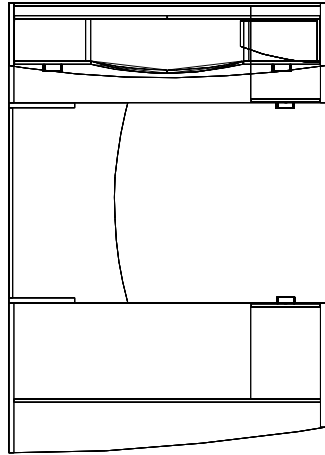

Shown on this View

- ( Each Work Station Contains)
- 1 - Corner Section (Angled)
  - 2 - Return Sections (Angled Transitional)
  - 1 - Box/Box/File Pedestal
  - 1 - File/File Pedestal
  - 1 - Stacking Hutch
  - 1 - Keyboard Drawer

Shown on this View

- ( Each Work Station Contains)
  - 1 - Corner Section (Curved)
  - 2 - Return Sections (Curved Transitional)
  - 1 - Box/Box/File Pedestal
  - 1 - Stacking Hutch
  - 1 - Keyboard Drawer
- 
- 1 - Curved Top with Gable Support

Shown on this View

- 1 - Arched 2 Hi Closed Storage - Left
- 1 - Stacking Book Shelf - Arched - Left
- 1 - Hutch - 4 Door - Half open center
- 1 - Hutch Acc. - Arched Personal Shelf
- 1 - Rectangular Knee Section
- 1 - Box/Box/File Pedestal
- 1 - File/File Pedestal
- 1 - Stacking Book Shelf (Radiused)
- 1 - Closed Storage (90 Degree Curved)
- 1 - Desk Shell (Arch Front)

Shown on this View

- 1 - Hutch - 4 Door - Half open center
- Hutch Unit shows Custom Curved Doors
- 1 - Hutch Acc. - Arched Personal Shelf
- 1 - Rectangular Knee Section
- 1 - File/File Pedestal
- 1 - Bridge Section (Arched)
- 1 - Desk Shell (Arch Front)
- 1 - Box/Box/File Pedestal