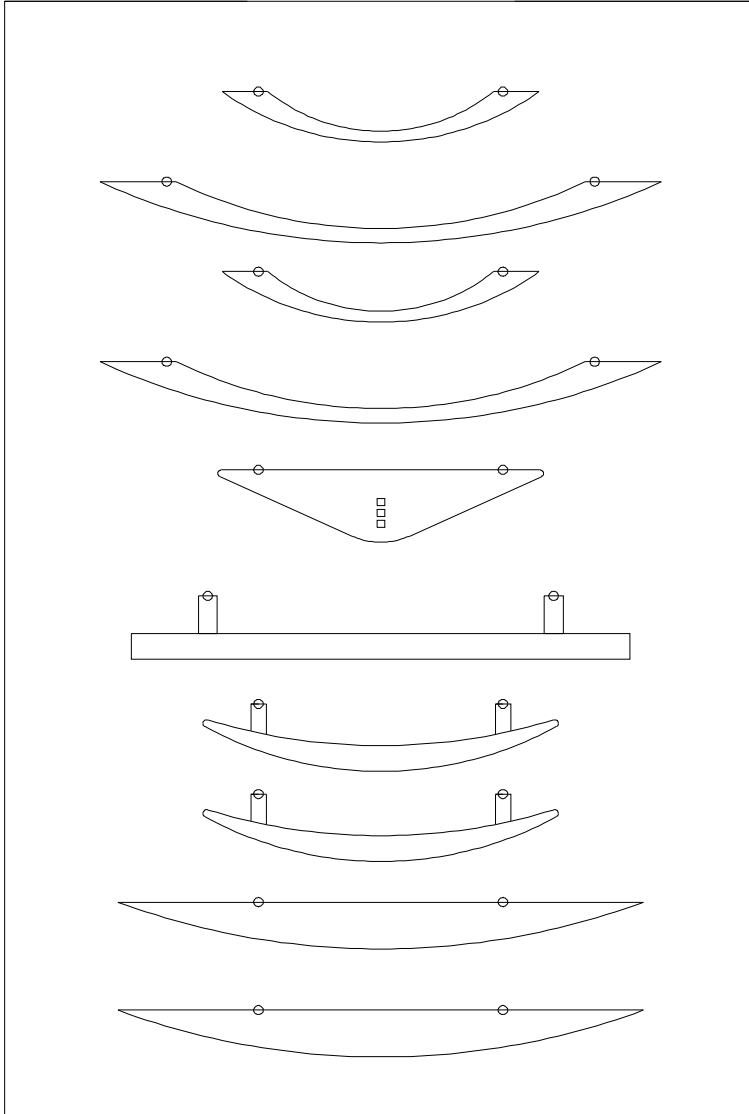

	<p>Black Pencil Drawer Spec. PDB size - 17" x 23"w Black Pencil Drawer #8971-90 c/w Ball Bearing Slides</p>
	<p>Narrow Black Pencil Drawer Spec. PDBN size - 18" x 15"w Narrow Black Pencil Drawer #89300090 c/w Ball Bearing Slides</p>
	<p>Wood Pencil Drawer Spec. PDW Maple pencil drawer c/w front to match suite - Ball Bearing Slides size - 17" x 21" w</p>
	<p>Keyboard Drawer Spec. KBD1027 Black Vinyl wrapped keyboard pad #50080190 c/w Ball Bearing KB Slides size - 10" x 27"w</p>
	<p>Articulating KeyBoard Spec. KBDART1027 Black Vinyl wrapped keyboard pad # 50080190 c/w Waterloo Momentum K.B. Arm #50074382190 size - 10" x 27"w</p>
	<p>CPU Skateboard Spec. CPUSB PD = 20" PL = 12"</p>
	<p>Halogen Task Light 24" length Spec. TaskL28H L= 28"</p>
	<p>Fluorescent Task Light 24" Length - Spec. TaskL24 36" Length - Spec. TaskL36 48" Length - Spec. TaskL48</p>
	<p>Grommet Spec. GR Note: Grommets are not included in list pricing of components. They are an additional optional item</p>
 <p>PL</p> <p>PD</p> 	<p>Corner Insert Spec. CI PD = 18" PL = 18"</p>
 <p>PL</p>	<p>Metal Access Frame Spec. MA - "PL" PL=24" - 108" (multiples of 3" only)</p>

Accessories - (cont'd)

Audio Visual Units

		<p>A.V. Unit</p> <p>Spec. AVU - 36,42 - (36 x 42 Hi Audio Visual Unit)</p> <p>Spec. AVU - 48,48 - (48 x 48 Hi Audio Visual Unit)</p> <p>Spec. AVU - 60,48 - (60 x 48 Hi Audio Visual Unit)</p> <p>Spec. AVU - 72,48 - (72 x 48 Hi Audio Visual Unit)</p>
<p>A.V. Unit is complete with tackboards on both doors, White porcelain back, and flip chart hooks on 1 door</p>		<p>Screen for A.V. Unit</p> <p>Spec. AS-30 - (30" screen for 36" AVU)</p> <p>Spec. AS-40 - (40" screen for 48" AVU)</p> <p>Spec. AS-50 - (50" screen for 60" AVU)</p> <p>Spec. AS-60 - (60" screen for 72" AVU)</p>

#2105 Waterfall Pull - Black - 128

Standard

#2106 Waterfall Pull - Brushed Nickel - 128

Add \$ 15.00 list per pull

Important: See next page for handle locations

Standard Default - Vertical Handles

Optional - Horizontal Handles